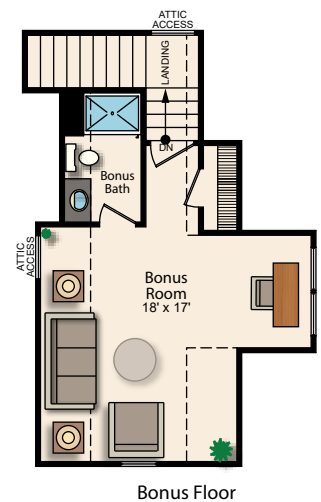

CHERRY BLOSSOM

2 - Story

Features: 3BR 3.5BA

Living Space: 2,358 SQFT

2 Car Garage

Why
Choose Us

WhiteOak-Homes.com